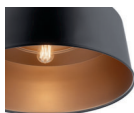

# Elias

Finish: Black, White

NEW

**52097BK** | Pendant/Semi Flush  
(1) 150W Medium, 22"W x 15.25"H  
Overall Ht. 53", Chain/Stem 36"

NEW

**52097WH** | Pendant/Semi Flush  
(1) 150W Medium, 22"W x 15.25"H  
Overall Ht. 53", Chain/Stem 36"

NEW

**52098WH** | Semi Flush  
(1) 150W Medium, 16"W x 5.75"H  
Overall Ht. 44", Chain/Stem 36"

## FEATURE

Pendants Convert to Semi Flush

## FEATURE

Contrasting Gold Metallic Interior Shades